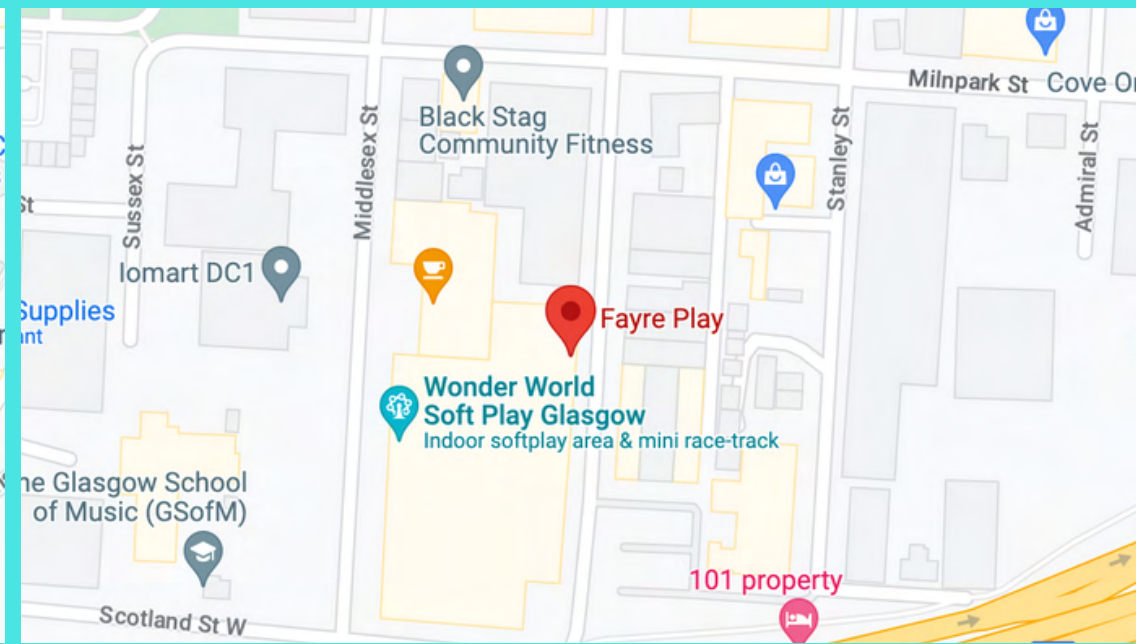

GLASGOW

124 Portman St,
Kinning Park,
Glasgow, G41 1EJ